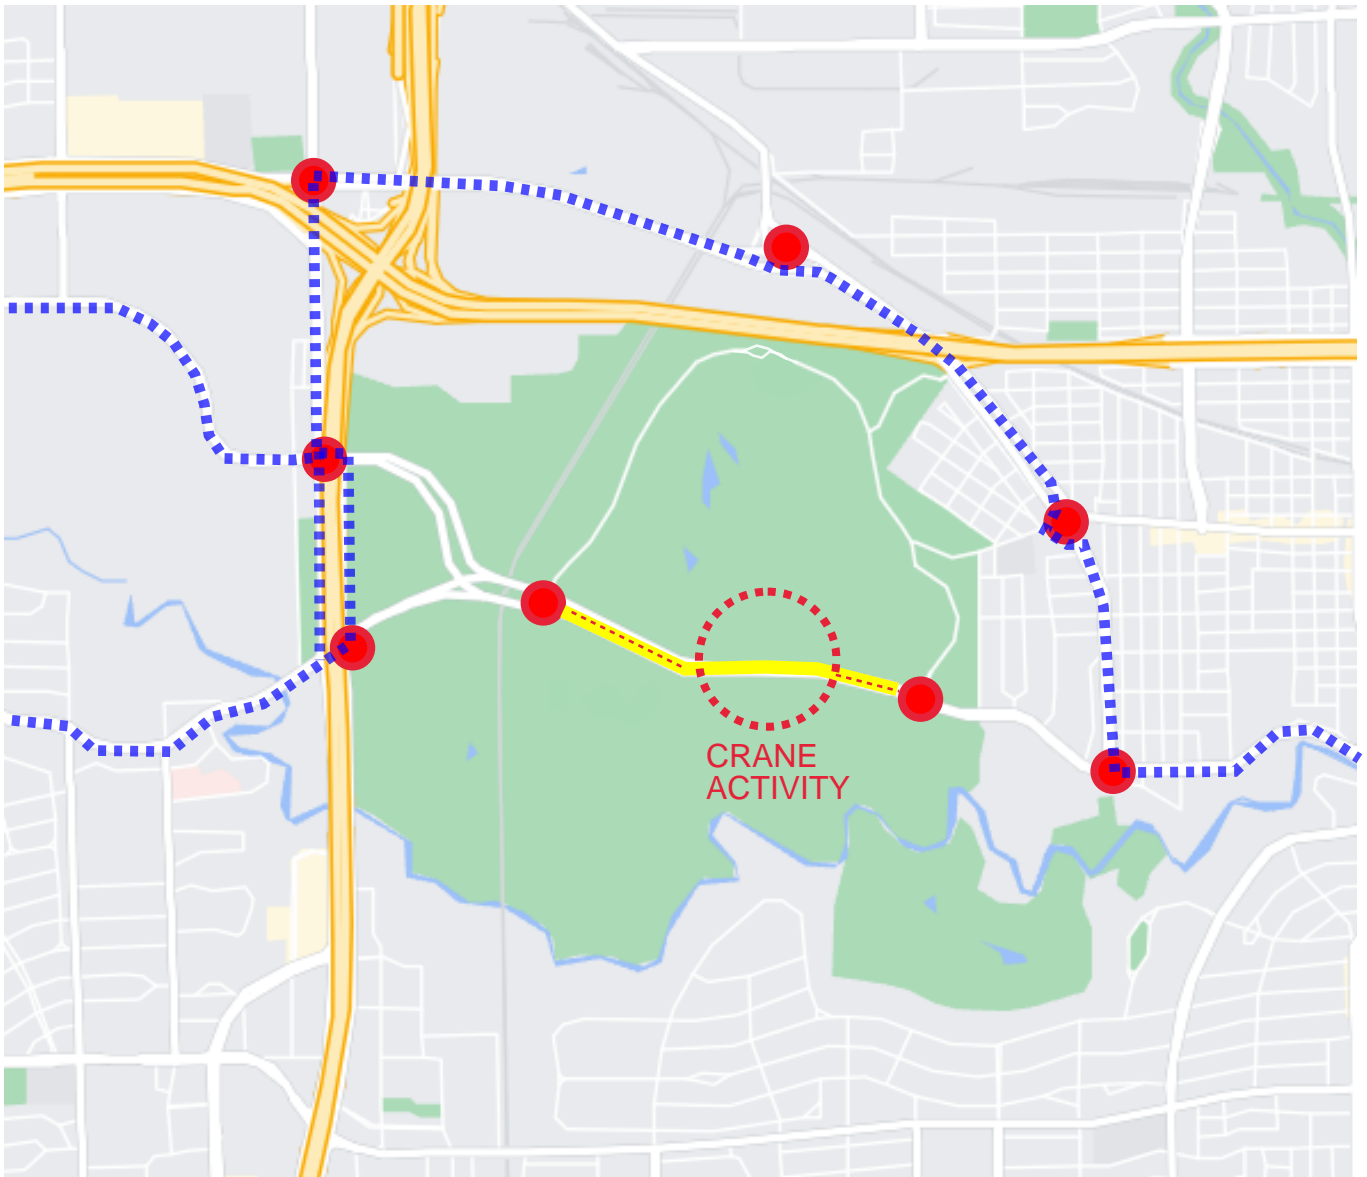

# MEMORIAL DRIVE TRAFFIC CONTROL PLAN

## LEGEND

-  HPD OFFICER
-  ROAD & TRAILS CLOSED
-  STAGING AREA
-  DETOUR ROUTE